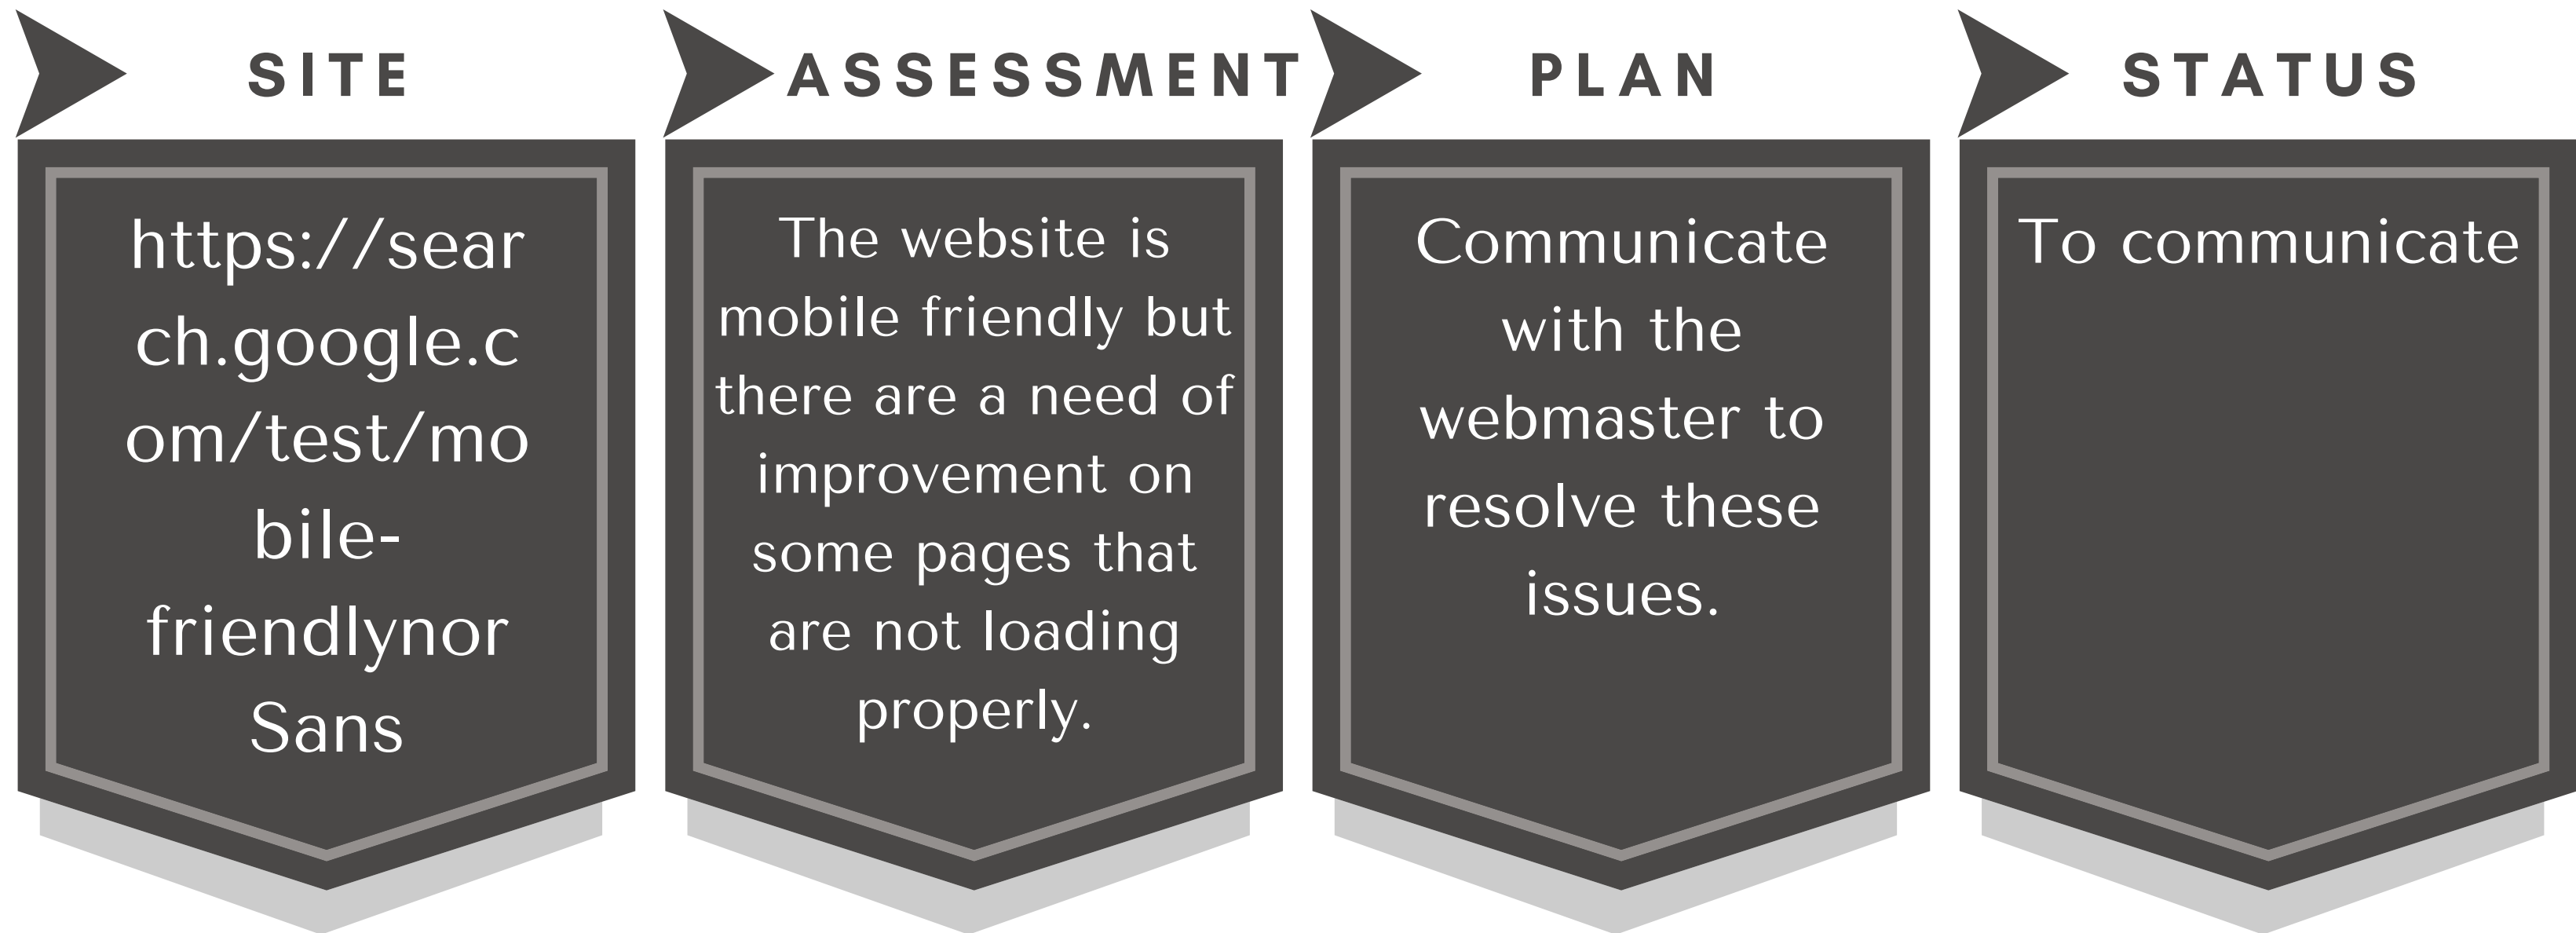

The screenshot shows the Google Mobile-Friendly Test interface. At the top, the URL is <http://albeyourva.wordpress.com/>. The main result is a green checkmark indicating the page is mobile-friendly, with the text "Page is usable on mobile" and "This page is easy to use on a mobile device." Below this, there is a "VIEW TESTED PAGE" button. Under the "Details" section, it shows "Crawled successfully on 9 Sept 2022, 11:40:49". At the bottom, there is a link to "Monitor mobile friendliness for your entire site" and a "GO TO SEARCH CONSOLE" button. A red dashed box highlights the main success message.

A red dashed box highlights the entire list of errors. A green arrow points to the left from this list.

CHECK WEBSITE IF IT IS MOBILE FRIENDLY

CHECKED WEBSITE PAGE LOADING SPEED AND LOOKED FOR THE ISSUES AFFECTING THE LOAD SPEED